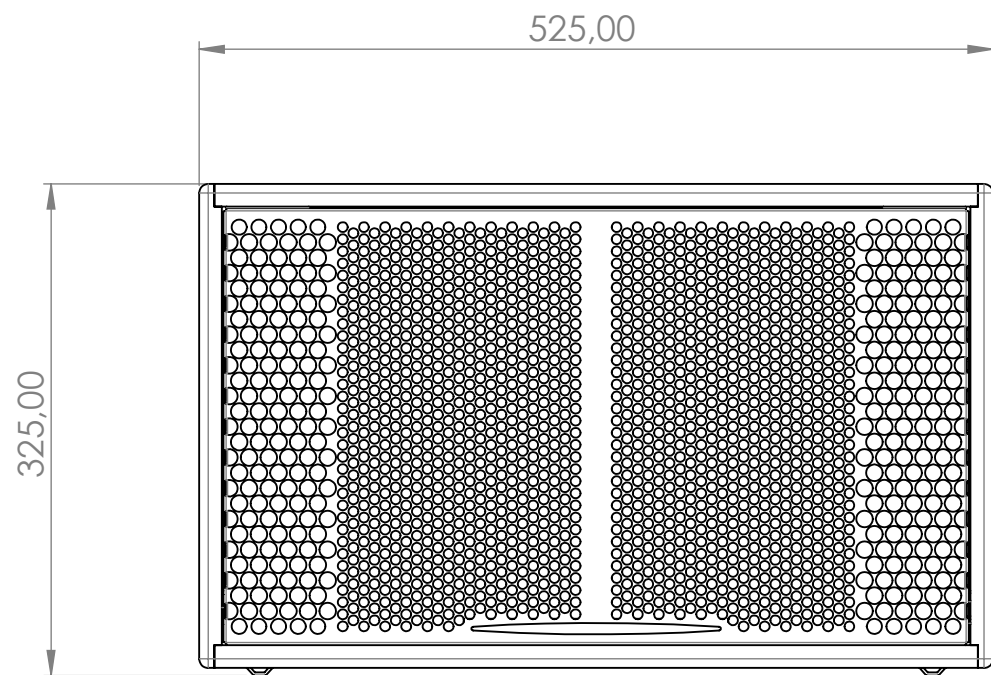

8

7

6

5

4

3

2

1

Format: A3

Page: 2/2

Scale: 1:5

mm for linear dimensions
degrees for angular dimensions

APG

APG & ActiveAudio
8 Rue Johannes Gutenberg
44340 Bouguenais
www.apg.audio
www.activeaudio.fr

8

7